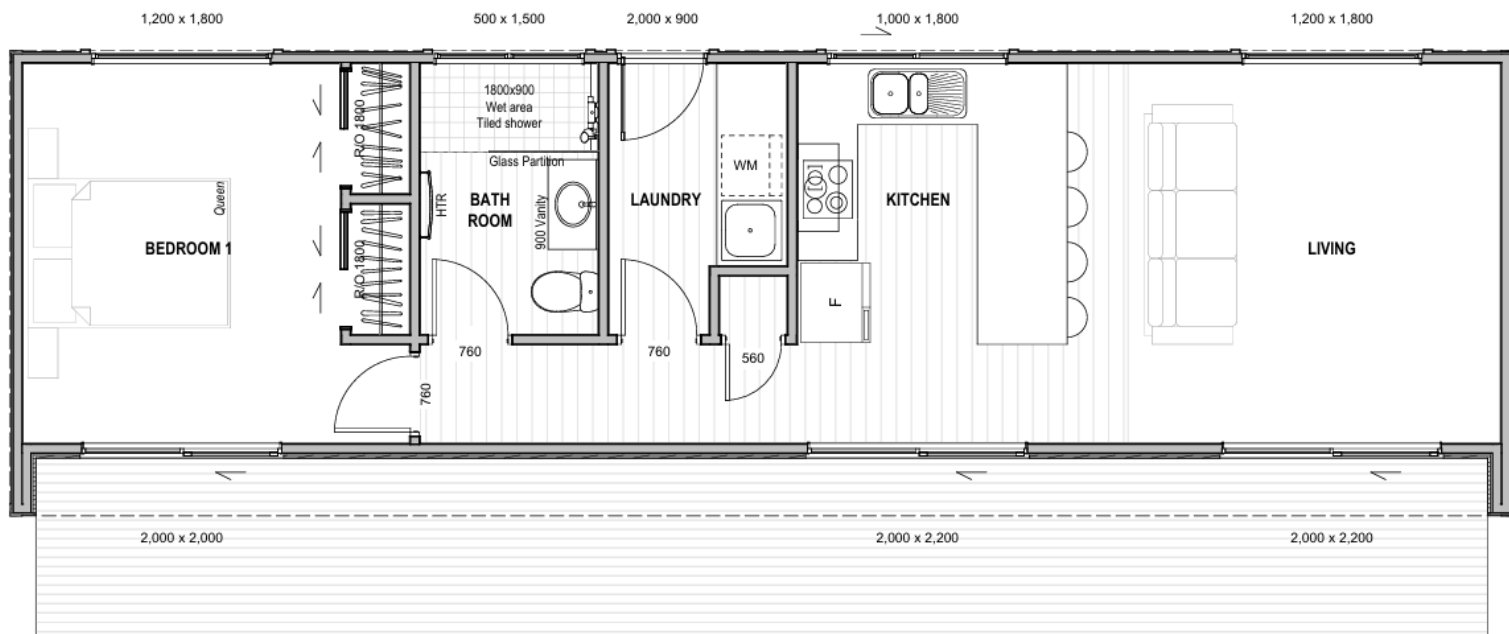

1 Bed Mono

Floor Area: 60m²

- 1 1 1 15m 4m

Contact Glen:

Ph: 0274 626 101

E: info@glenarmstrongbuilders.co.nz

www.glenarmstrongbuilders.co.nz